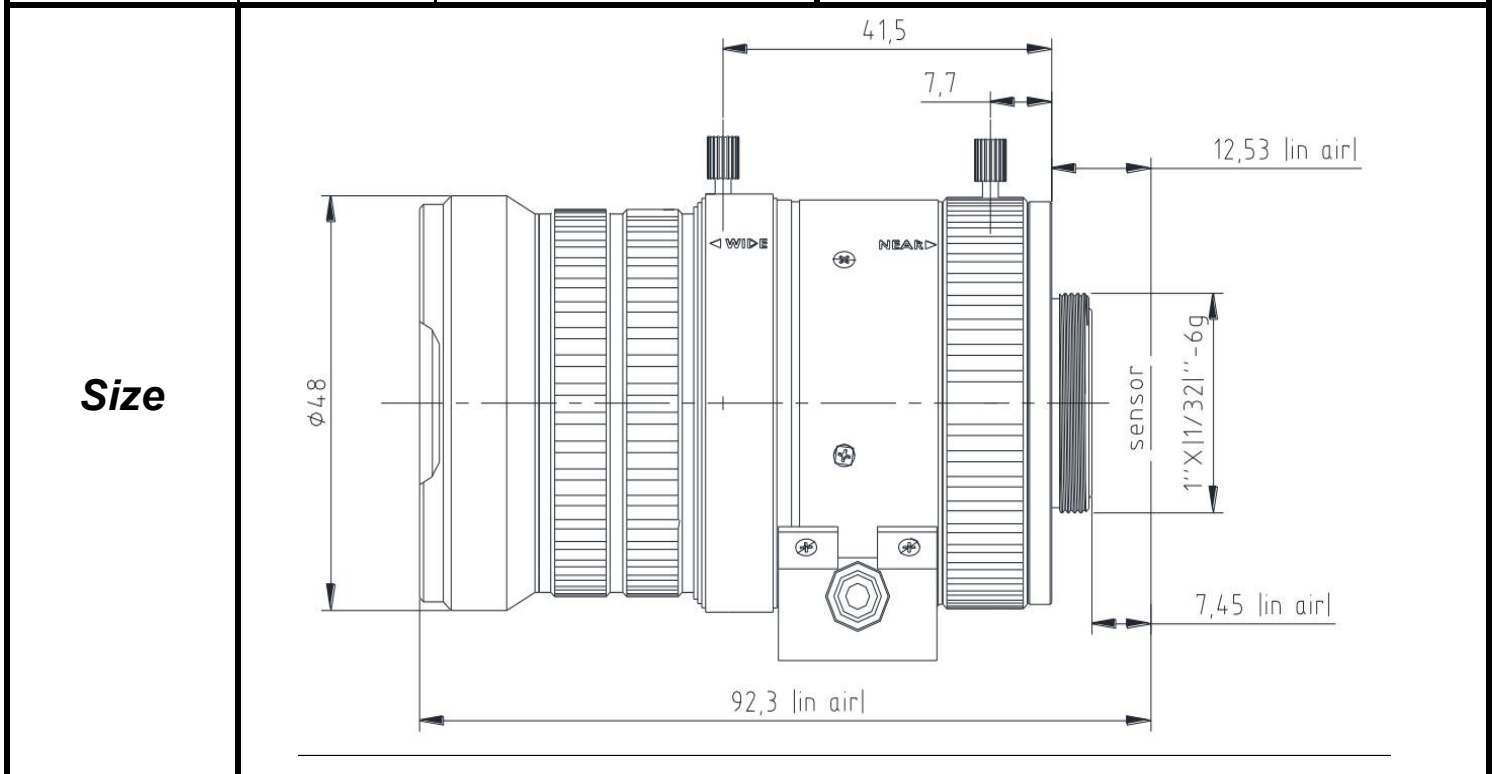

# SPECIFICATIONS

Parameter of Lens		Photo ( Just for Reference )
Name	8Mega pixel/IR	
Model No	SV1250PIRMP-8	
Focal-Length(mm)	12 ~ 50	
Aperture(D/f')	F1.5	
Mount	CS	
Format(inch)	1/1.8"	
Field of View(H-fov)	33° ~ 8.5°	
Mega pixel	8	
Weight(g)	123	
M.O.D(m)	0.3	
Operation	Focus	
	Zoom	Manual
	Iris	P-Iris

Tolerance	Dimension	0-10	10-30	30-100	Unit
	Tolerance		±0.10	±0.20	±0.30