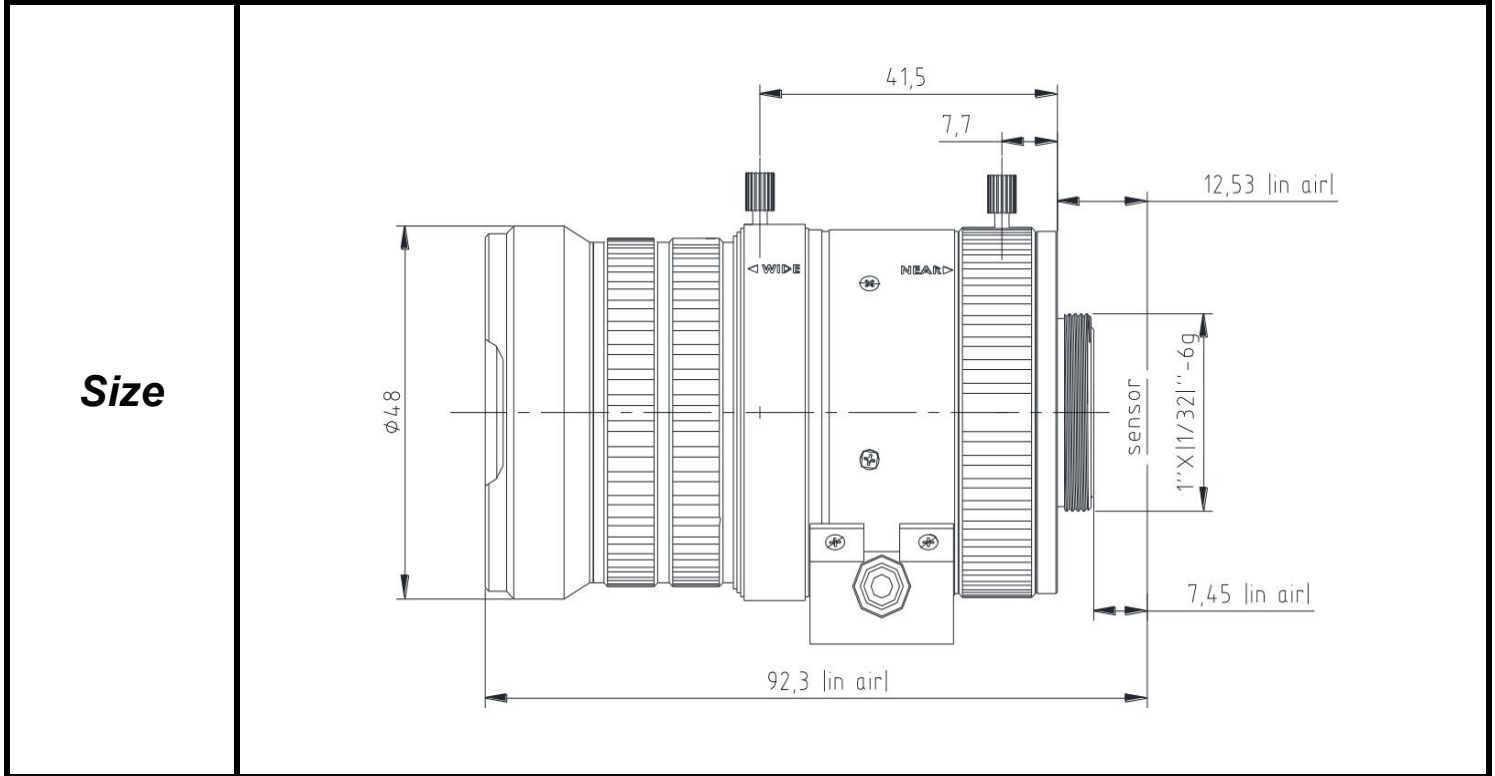

SPECIFICATIONS

Parameter of Lens		Photo (Just for Reference)
Name	8Mega pixel/IR	
Model No	SV1250GNBIRMP-8	
Focal-Length(mm)	12 ~ 50	
Aperture(D/f')	F1.5	
Mount	CS	
Format(inch)	1/1.8"	
Field of View(H-fov)	26° ~ 6.6°	
Mega pixel	8	
Weight(g)	155	
M.O.D(m)	0.3	
Operation	Focus	Manual
	Zoom	Manual
	Iris	DC-Iris

Tolerance	Dimension	0-10	10-30	30-100	Unit
	Tolerance		±0.10	±0.20	±0.30