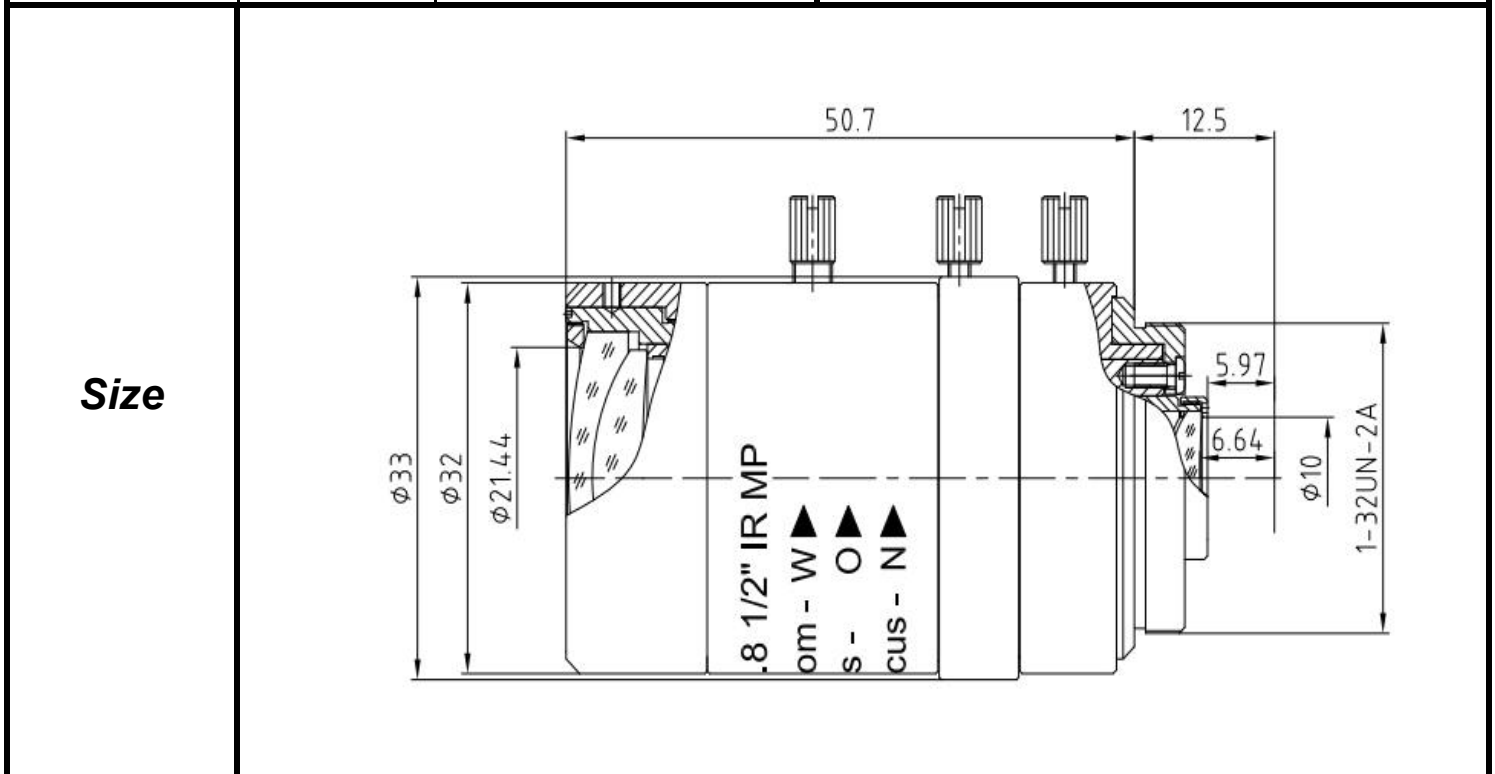

SPECIFICATIONS

Parameter of Lens		Photo (Just for Reference)
Name	5Mega pixel/IR	
Model No	SV1240IRMP-5	
Focal-Length(mm)	10 ~ 40	
Aperture(D/f')	F1.8	
Mount	CS	
Format(inch)	1/1.8"	
Field of View(H-fov)	30° ~ 10.2°	
Mega pixel	5	
Weight(g)		
M.O.D(m)	0.5	
Operation	Focus	Manual
	Zoom	Manual
	Iris	Manual

Tolerance	Dimension	0-10	10-30	30-100	Unit
	Tolerance		±0.10	±0.20	±0.30