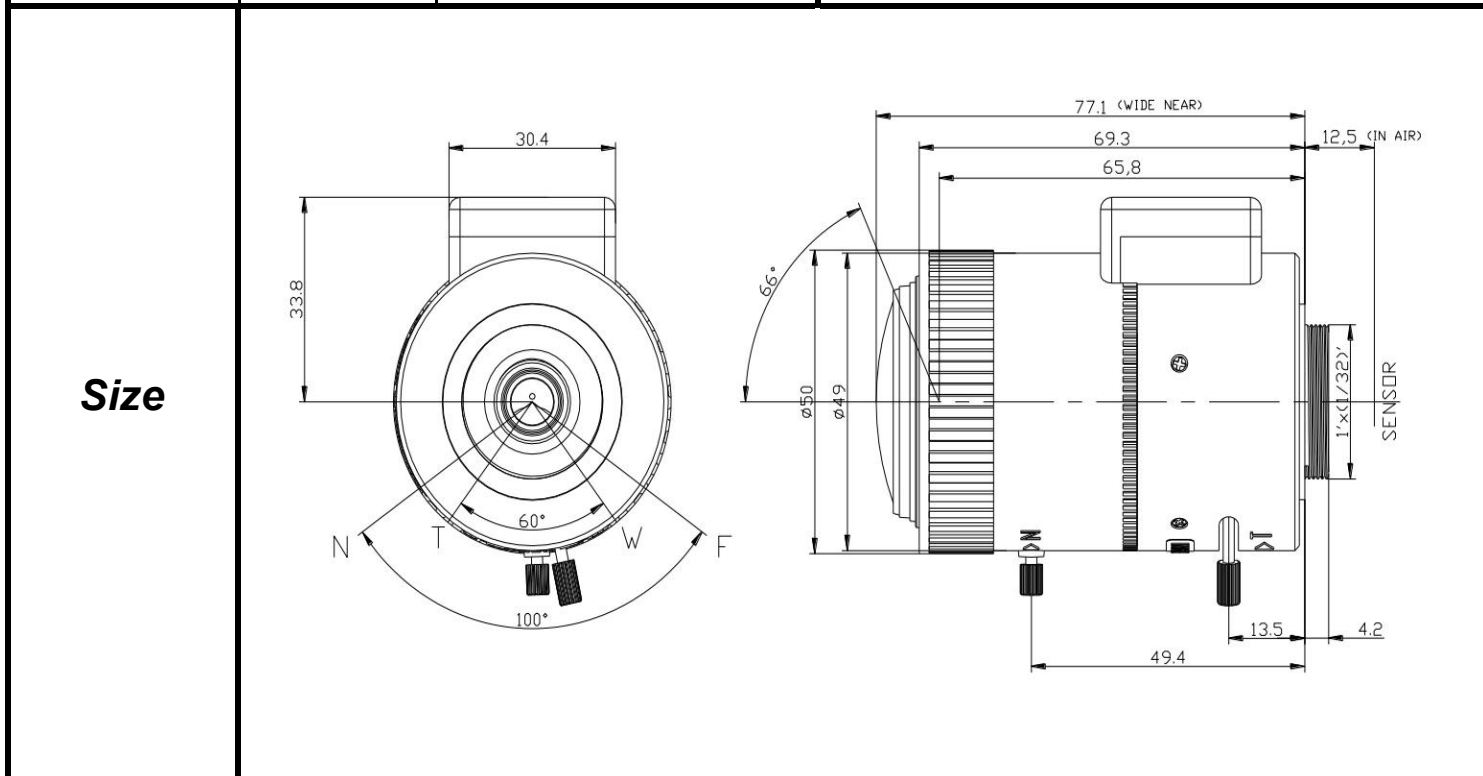

# SPECIFICATIONS

| Parameter of Lens    |                  | Photo ( Just for Reference )   |         |
|----------------------|------------------|--|---------|
| Name                 | 6Mega pixel/IR   |  |         |
| Model No             | SV03617GNBIRMP-6 |  |         |
| Focal-Length(mm)     | 3.6 ~ 17         |  |         |
| Aperture(D/f')       | F1.5             |  |         |
| Mount                | CS               |  |         |
| Format(inch)         | 1/1.8"           |  |         |
| Field of View(H-fov) | 101° ~ 27°       |  |         |
| Mega pixel           | 6                |  |         |
| Weight(g)            | 123              |  |         |
| M.O.D(m)             | 0.3              |  |         |
| Operation            | Focus            |  | Manual  |
|                      | Zoom             |  | Manual  |
|                      | Iris             |  | DC-Iris |

| Tolerance | Dimension | 0-10 | 10-30 | 30-100 | Unit  |
|-----------|-----------|------|-------|--------|-------|
|           | Tolerance |      | ±0.10 | ±0.20  | ±0.30 |