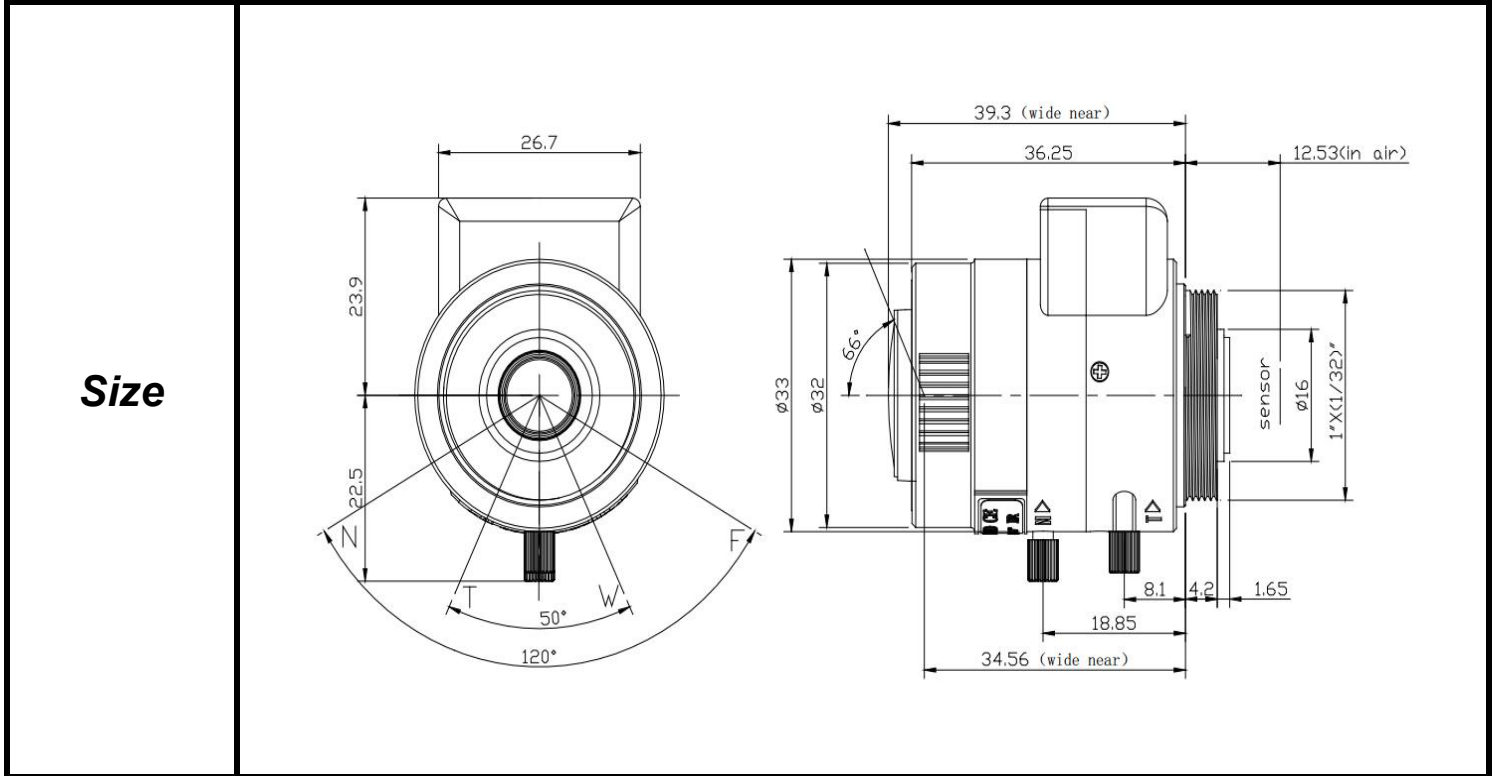

SPECIFICATIONS

Parameter of Lens		Photo (Just for Reference)	
Name	3Mega pixel/IR		
Model No	SSV2812PIRMP-3		
Focal-Length(mm)	10~120		
Aperture(D/f')	1/1.6		
Mount	CS		
Format(inch)	1/2.7"		
Field of View(H-fov)	86° ~ 26°		
Mega pixel	3		
Weight(g)	40±4		
M.O.D(m)	0.3		
Operation	Focus		Manual
	Zoom		Manual
	Iris		P-Iris

Tolerance	Dimension	0-10	10-30	30-100	Unit
	Tolerance	±0.10	±0.20	±0.30	mm