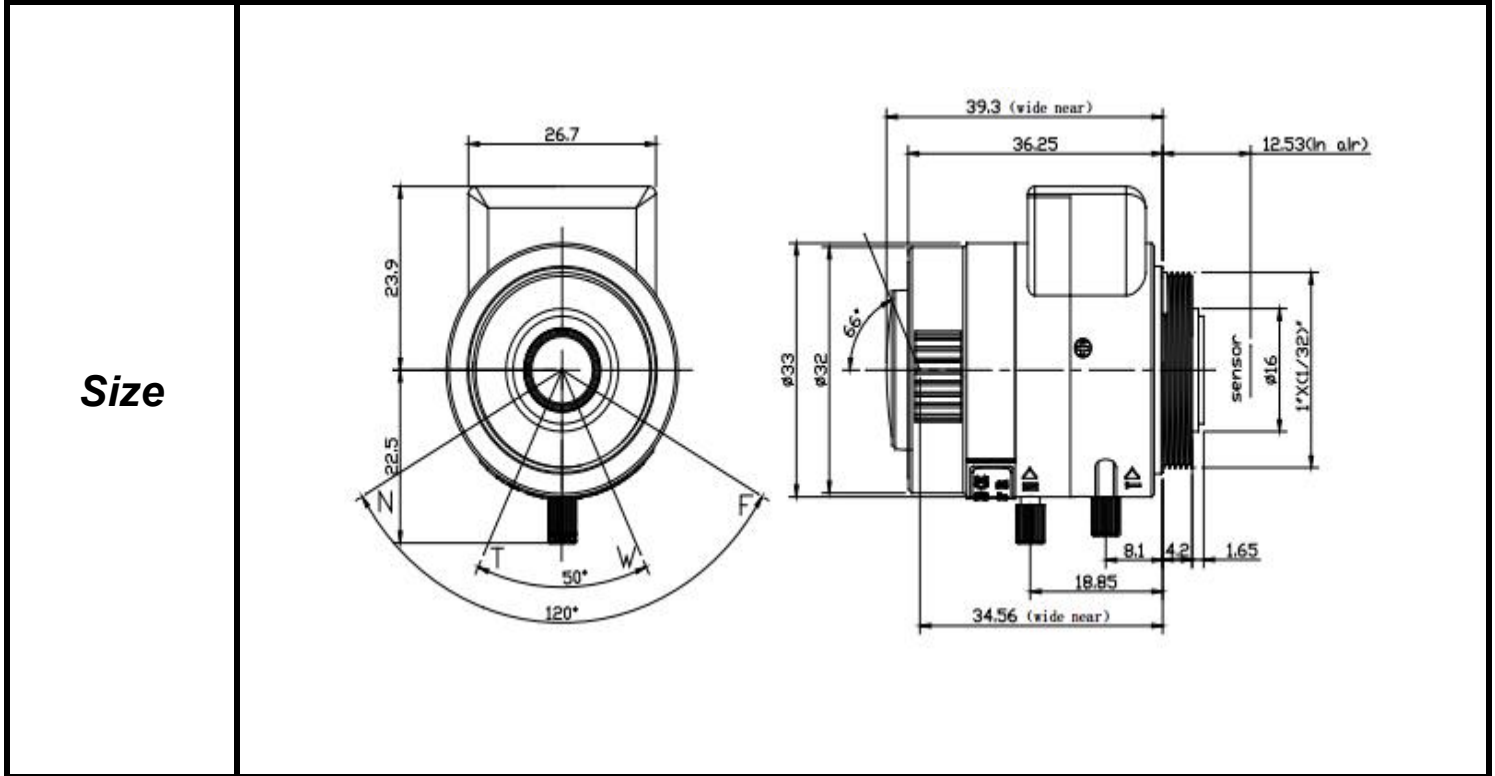

# SPECIFICATIONS

Parameter of Lens		Photo ( Just for Reference)
Name	3Mega pixel/IR	
Model No	SSV0722GNBIRMP-3	
Focal-Length(mm)	7~22	
Aperture(D/f')	F1.4	
Mount	CS	
Format(inch)	1/2.7"	
Field of View(H-fov)	106° ~ 32°	
Mega pixel	3	
Weight(g)	40±4	
M.O.D(m)	2	
Operation	Focus	Manual
	Zoom	Manual
	Iris	DC-Iris

Tolerance	Dimension	0-10	10-30	30-100	Unit
	Tolerance		±0.10	±0.20	±0.30