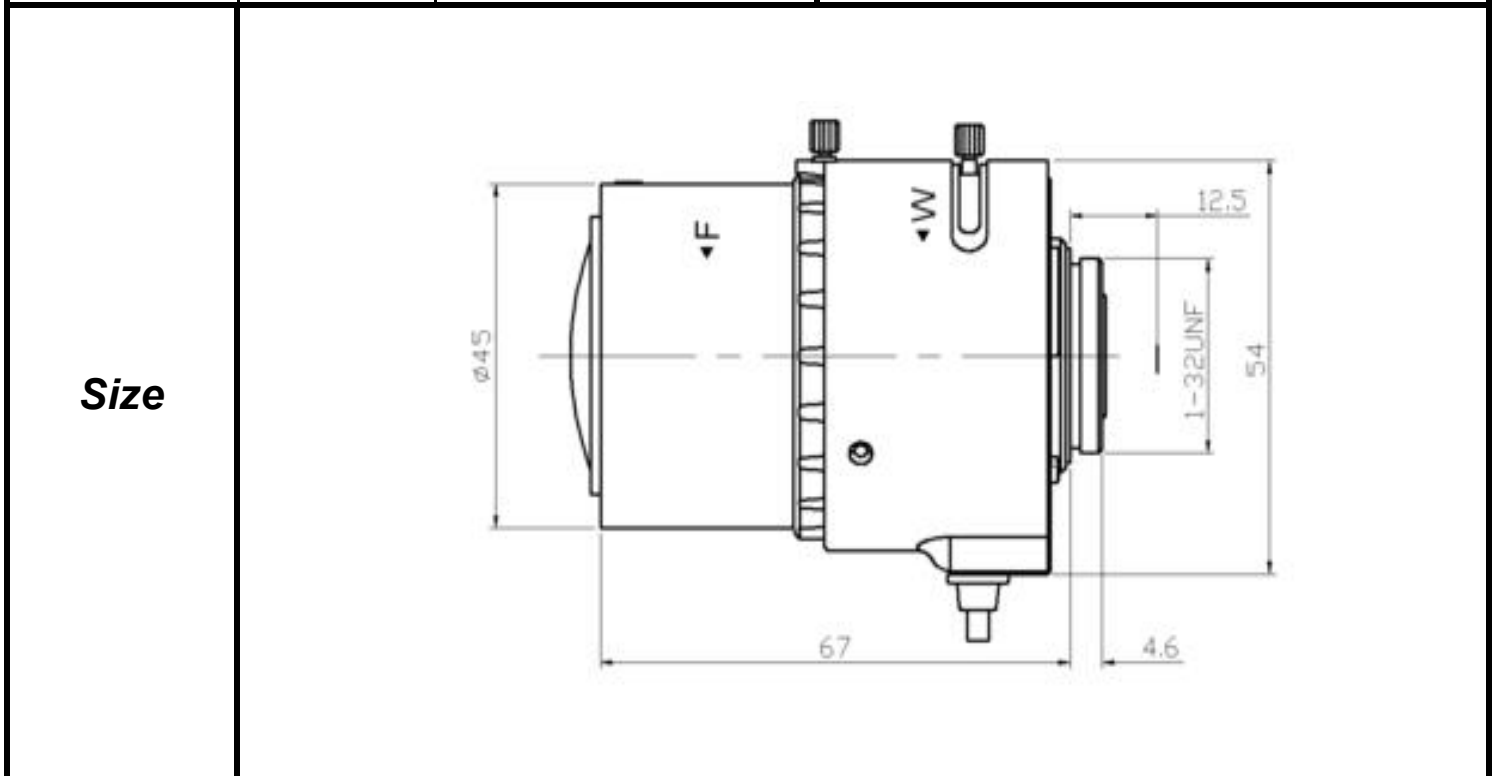

SPECIFICATIONS

Parameter of Lens		Photo (Just for Reference)	
Name	3Mega pixel/IR		
Model No	SSV0622GNBIRMP-3		
Focal-Length(mm)	6~22		
Aperture(D/f')	F1.4		
Mount	CS		
Format(inch)	1/2.5"		
Field of View(H-fov)	114.6° ~ 24.2°		
Mega pixel	3		
Weight(g)	120		
M.O.D(m)	0.3		
Operation	Focus		Manual
	Zoom		Manual
	Iris		DC-Iris

Tolerance	Dimension	0-10	10-30	30-100	Unit
	Tolerance	±0.10	±0.20	±0.30	mm