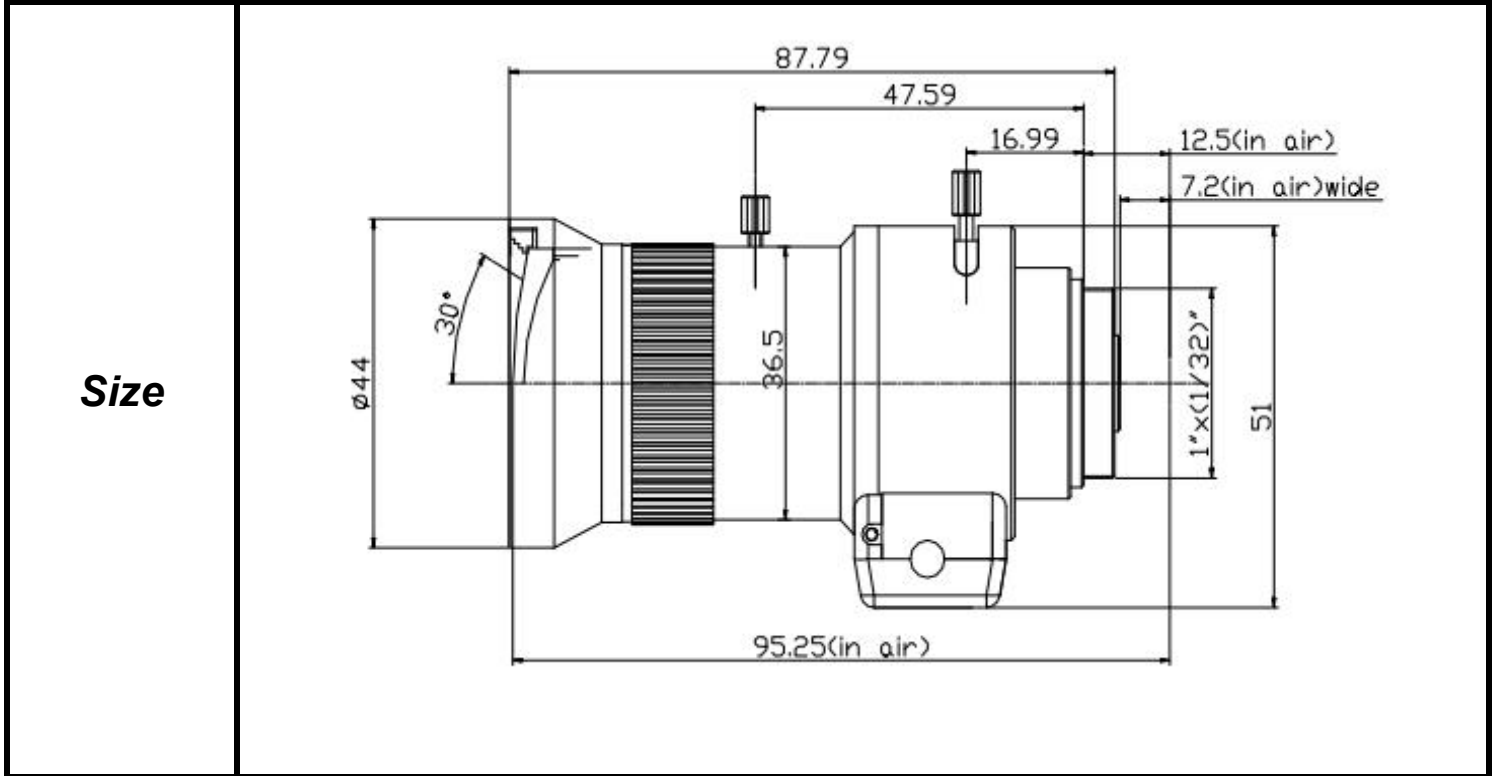

SPECIFICATIONS

Parameter of Lens		Photo (Just for Reference)
Name	1.3Mega pixel/IR	
Model No	SSV05100GNBIRMP-1.3	
Focal-Length(mm)	5~100	
Aperture(D/f')	F1.6	
Mount	CS	
Format(inch)	1/2.7"	
Field of View(H-fov)	51.0° ~ 4.8°	
Mega pixel	1.3	
Weight(g)	175.3±5	
M.O.D(m)	0.7	
Operation	Focus	
	Zoom	Manual
	Iris	DC-Iris

Tolerance	Dimension	0-10	10-30	30-100	Unit
	Tolerance		±0.10	±0.20	±0.30