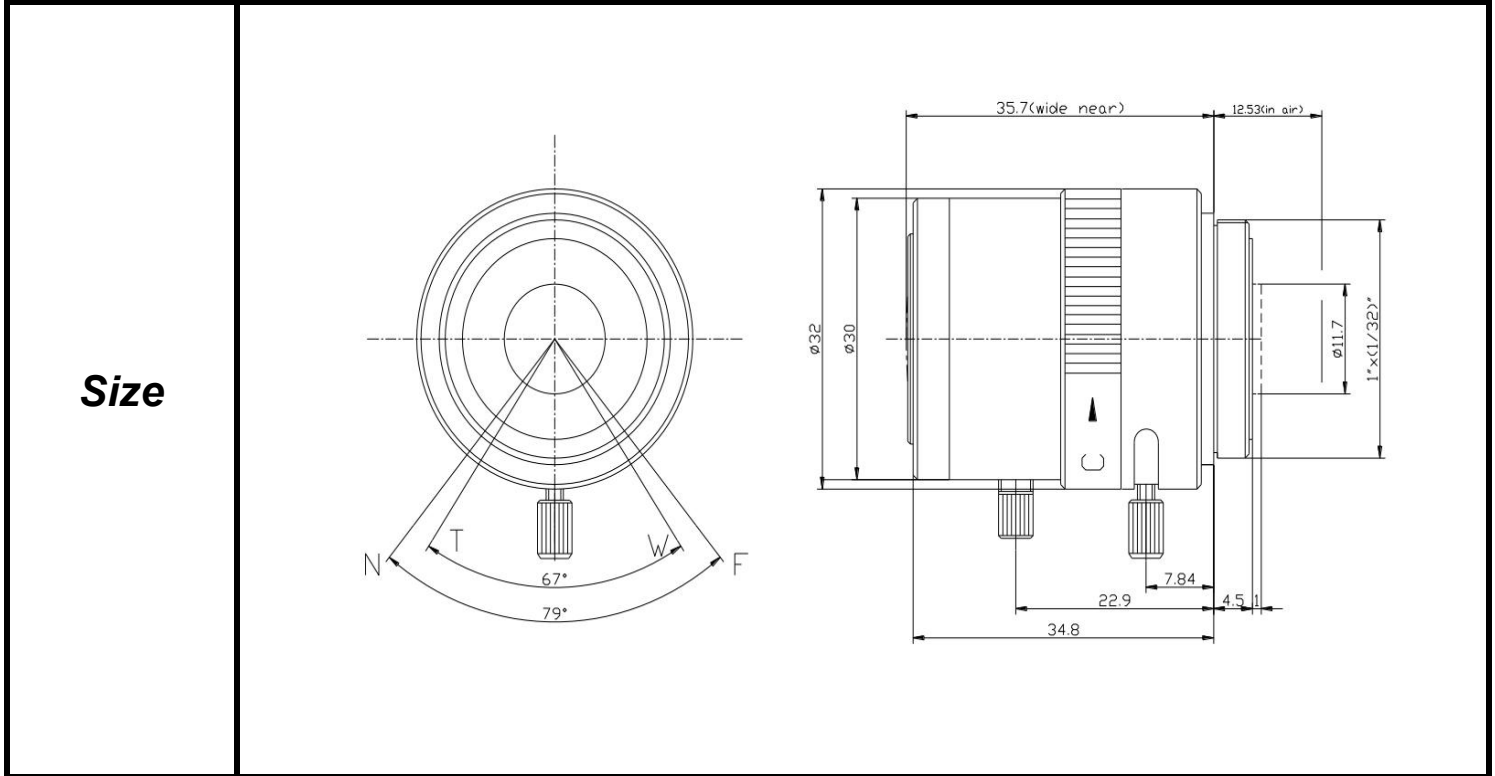

SPECIFICATIONS

Parameter of Lens		Photo (Just for Reference)
Name	5Mega pixel/IR	
Model No	SSV0310IRMP-5	
Focal-Length(mm)	3.3~10.5	
Aperture(D/f')	F1.4	
Mount	CS	
Format(inch)	1/2.5"	
Field of View(H-fov)	98° ~ 32°	
Mega pixel	5	
Weight(g)	49±4	
M.O.D(m)	0.3	
Operation	Focus	
	Zoom	Manual
	Iris	Manual

Tolerance	Dimension	0-10	10-30	30-100	Unit
	Tolerance		±0.10	±0.20	±0.30