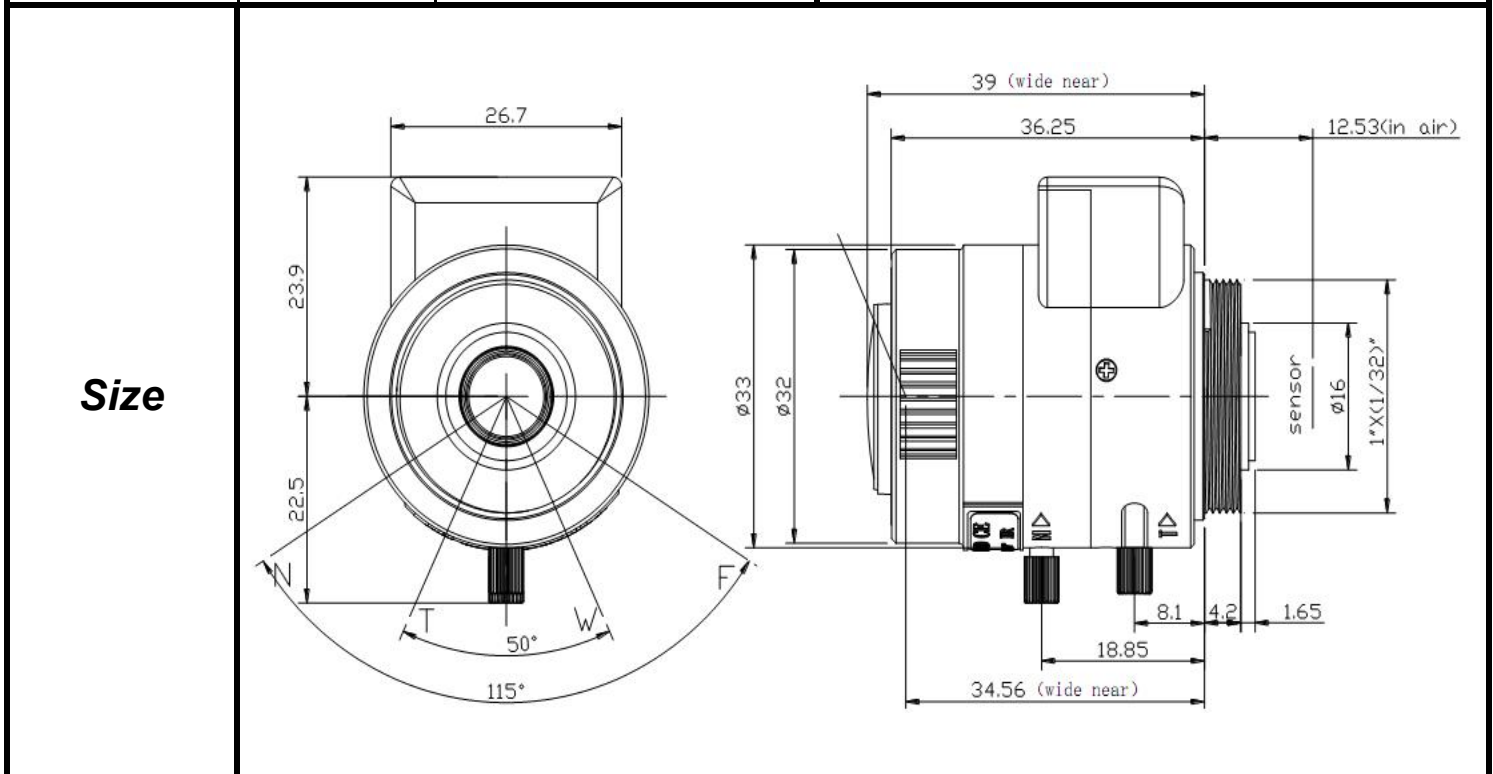

SPECIFICATIONS

Parameter of Lens		Photo (Just for Reference)
Name	1Mega pixel/IR	
Model No	SSV0308GNB	
Focal-Length(mm)	3~8	
Aperture(D/f')	F1.4	
Mount	CS	
Format(inch)	1/2.7"	
Field of View(H-fov)	90°~28°	
Mega pixel	1	
Weight(g)	40±4	
M.O.D(m)	0.3	
Operation	Focus	Manual
	Zoom	Manual
	Iris	DC-Iris

Tolerance	Dimension	0-10	10-30	30-100	Unit
	Tolerance		±0.10	±0.20	±0.30