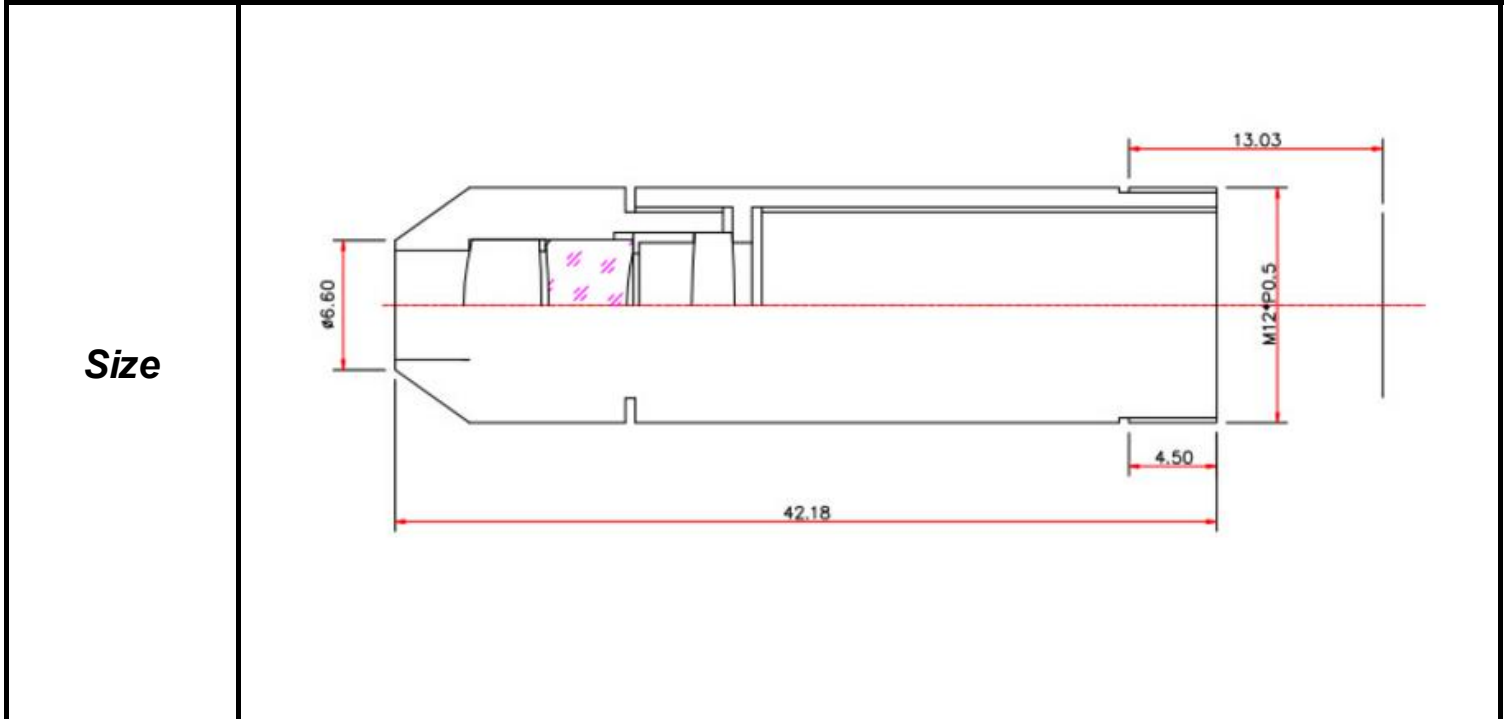

SPECIFICATIONS

Parameter of Lens		Photo (Just for Reference)	
Name	2Mega pixel		
Model No	SSP4516MP-2M12		
Focal-Length(mm)	45		
Aperture(D/f)	F1.6		
Mount	M12		
Format(inch)	2/3"		
Field of View(H-fov)	6.8°		
Mega pixel	2		
Weight(g)	6.5		
M.O.D(m)	0.2		
Operation	Focus		-
	Zoom		-
	Iris		-

Tolerance	Dimension	0-10	10-30	30-100	Unit
		Tolerance	±0.10	±0.20	±0.30