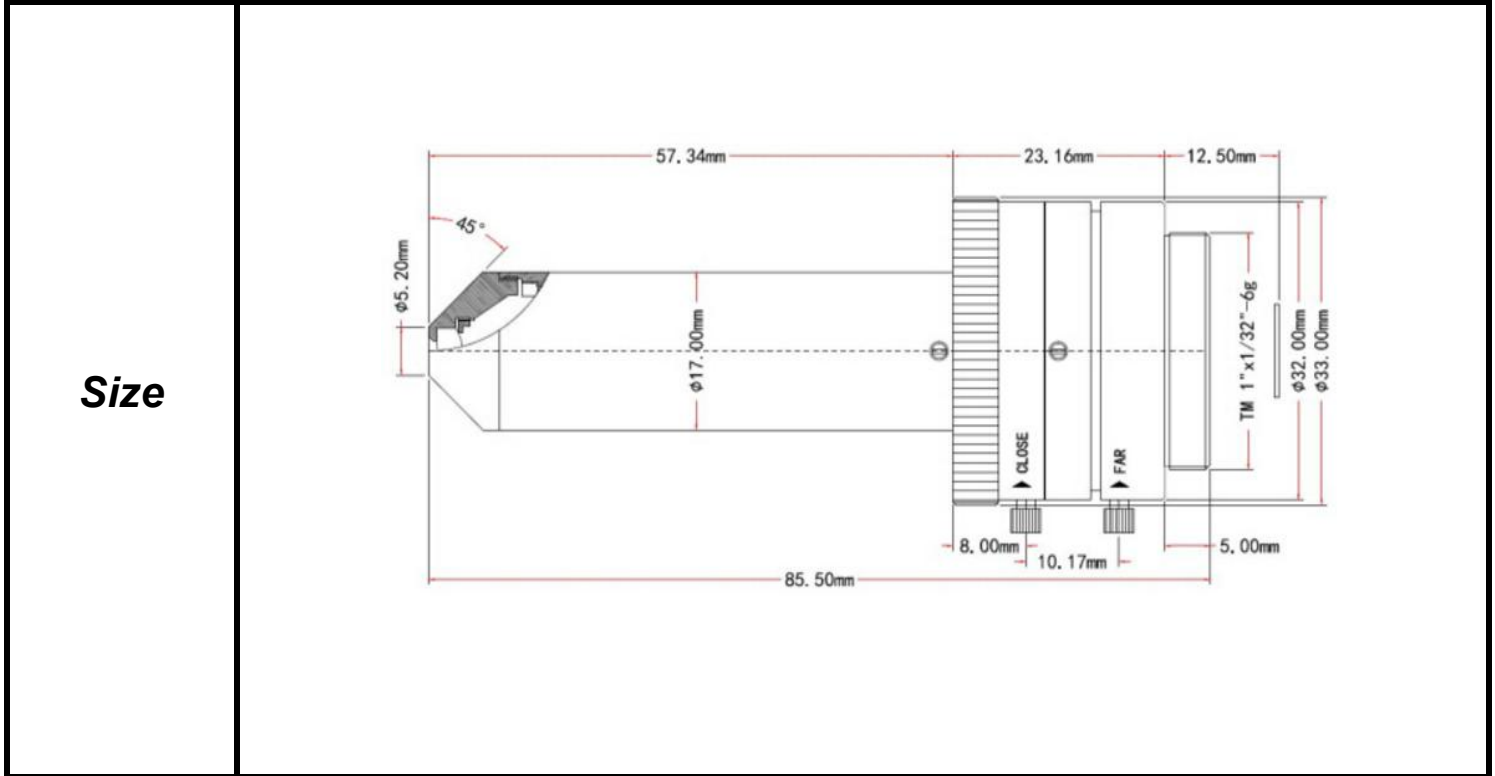

SPECIFICATIONS

Parameter of Lens		Photo (Just for Reference)	
Name	2Mega pixel/IR		
Model No	SSP0418MP-2		
Focal-Length(mm)	4		
Aperture(D/f')	F1.8		
Mount	CS		
Format(inch)	"		
Field of View(H-fov)	70.5°		
Mega pixel	2		
Weight(g)	75		
M.O.D(m)	0.15		
Operation	Focus	-	
	Zoom	-	
	Iris	DC-Iris	

Tolerance	Dimension	0-10	10-30	30-100	Unit
	Tolerance		±0.10	±0.20	±0.30