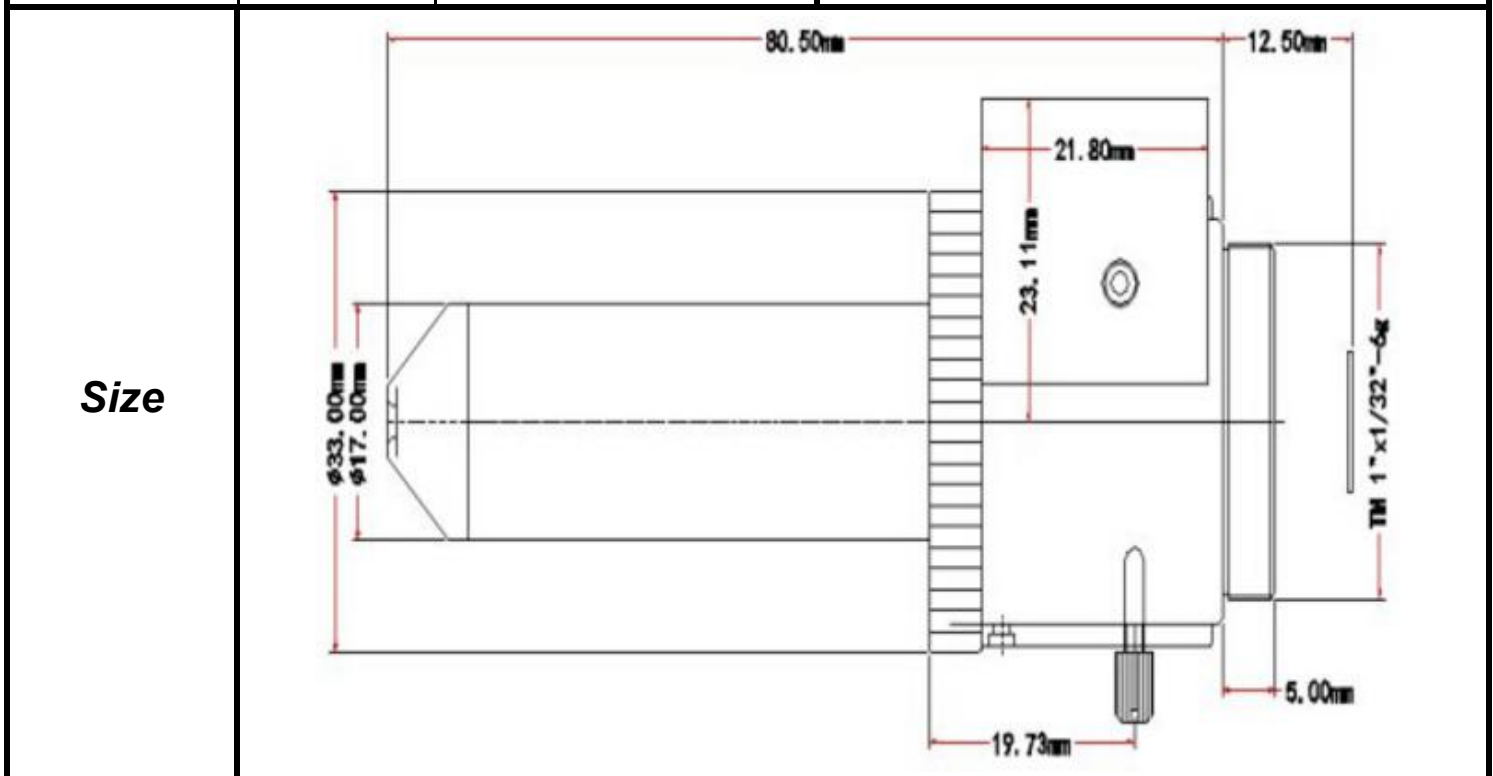

SPECIFICATIONS

Parameter of Lens		Photo (Just for Reference)
Name	2Mega pixel/IR	
Model No	SSP0418GNBMP-2	
Focal-Length(mm)	4	
Aperture(D/f')	F1.8	
Mount	CS	
Format(inch)	1/3"	
Field of View(H-fov)	70.5°	
Mega pixel	2	
Weight(g)	93	
M.O.D(m)	0.15	
Operation	Focus	
	Zoom	-
	Iris	DC-Iris

Tolerance	Dimension	0-10	10-30	30-100	Unit
	Tolerance	±0.10	±0.20	±0.30	mm