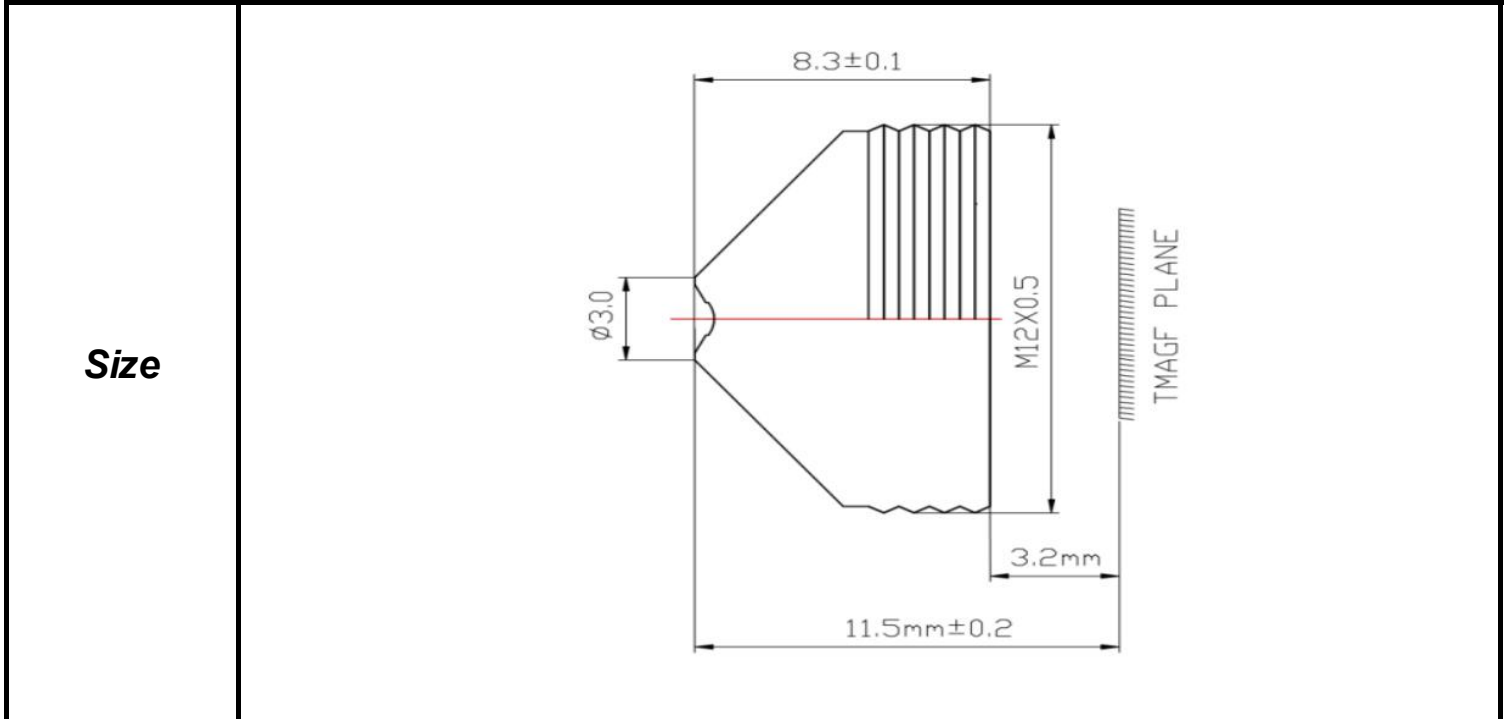

SPECIFICATIONS

Parameter of Lens		Photo (Just for Reference)	
Name	3Mega pixel		
Model No	SSP03716MP-2M12		
Focal-Length(mm)	3.7		
Aperture(D/f)	F2.0		
Mount	M12		
Format(inch)	1/2.5"		
Field of View(H-fov)	72°		
Mega pixel	3		
Weight(g)	3±1		
M.O.D(m)	0.3		
Operation	Focus		-
	Zoom		-
	Iris		-

Tolerance	Dimension	0-10	10-30	30-100	Unit
	Tolerance	±0.10	±0.20	±0.30	mm