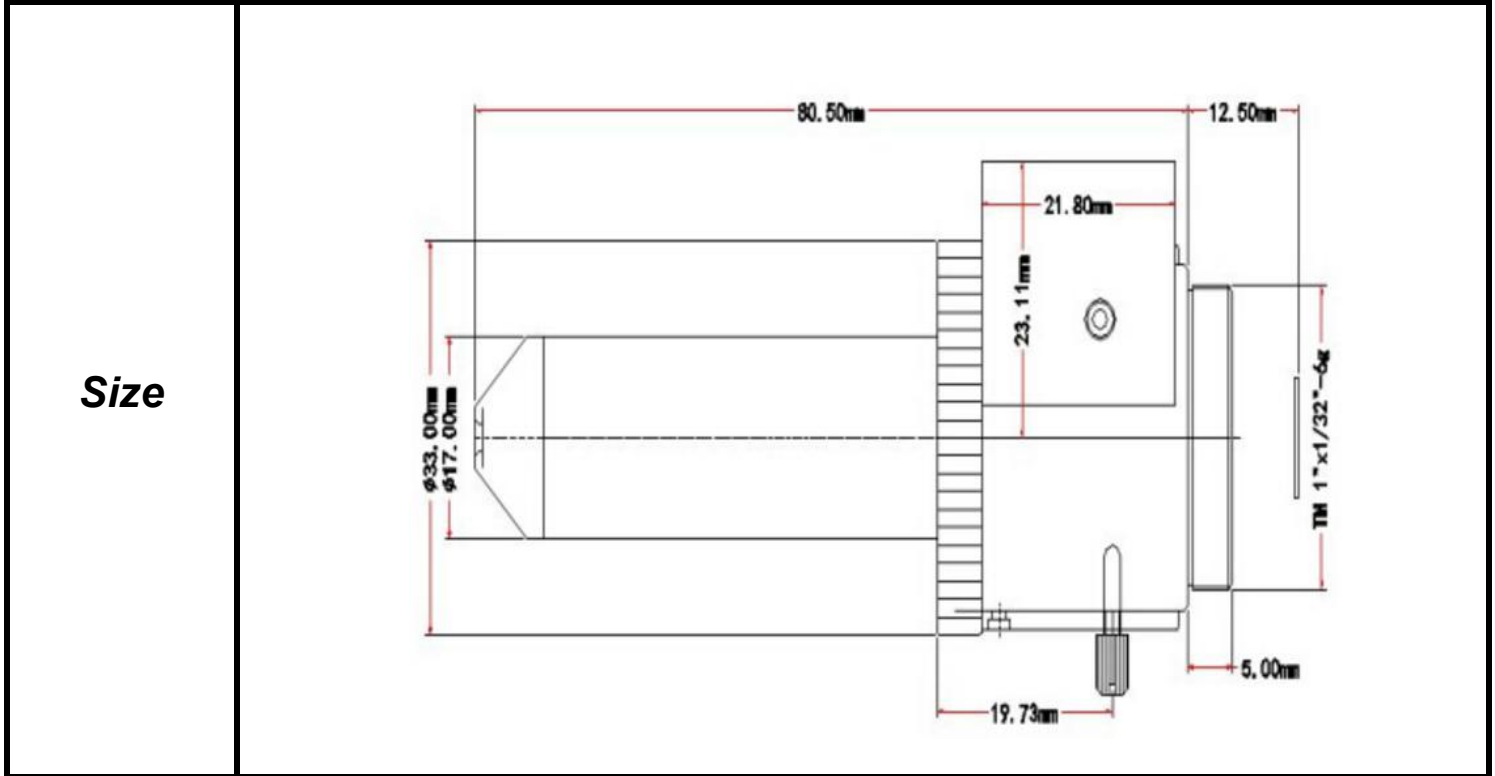

SPECIFICATIONS

Parameter of Lens		Photo (Just for Reference)
Name	2Mega pixel	
Model No	SSP02818GNBMP-2	
Focal-Length(mm)	2.8	
Aperture(D/f')	F1.8	
Mount	CS	
Format(inch)	1/2.5"	
Field of View(H-fov)	35.2°	
Mega pixel	2	
Weight(g)	93.5	
M.O.D(m)	0.15	
Operation	Focus	
	Zoom	-
	Iris	DC-Iris

Tolerance	Dimension	0-10	10-30	30-100	Unit
	Tolerance		±0.10	±0.20	±0.30