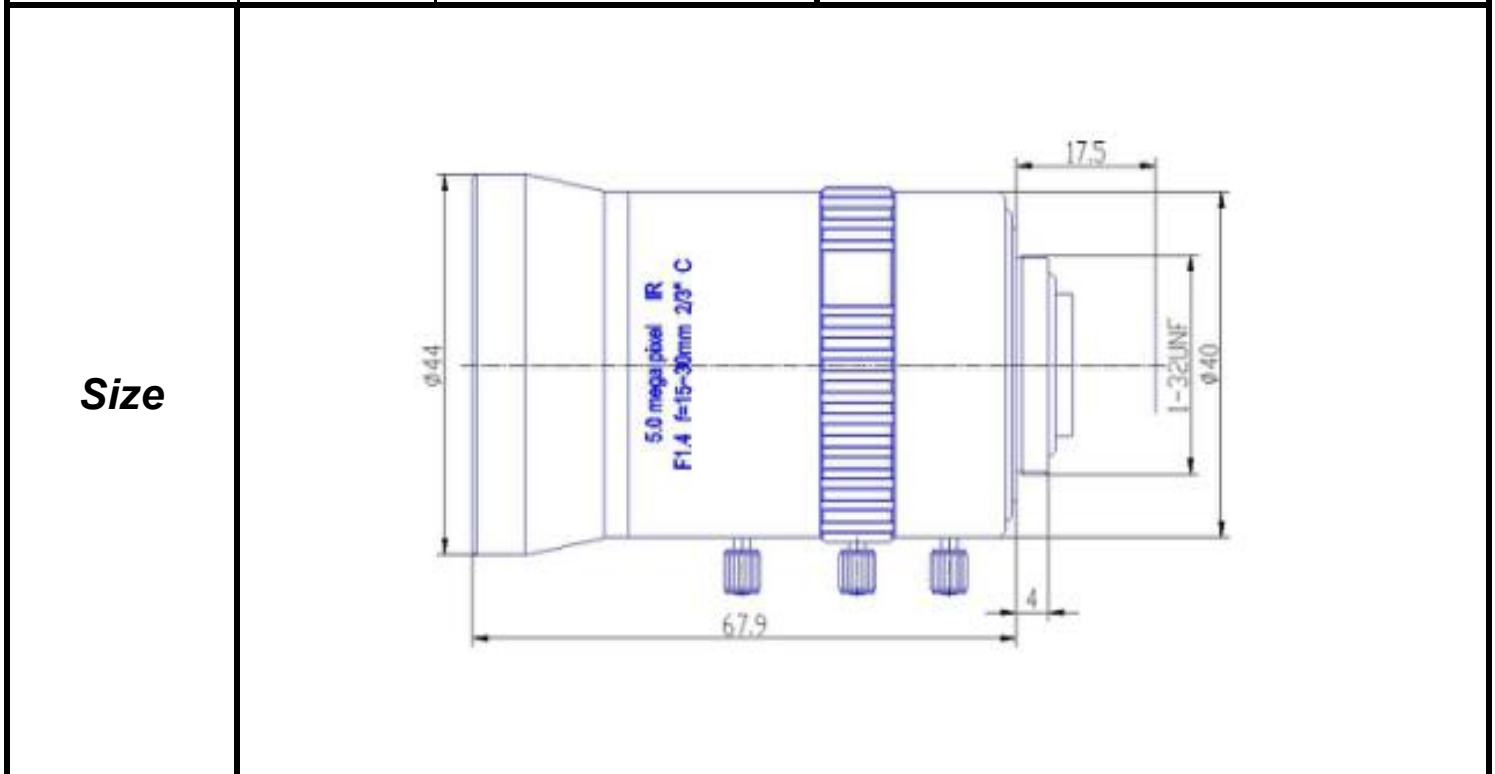

SPECIFICATIONS

Parameter of Lens		Photo (Just for Reference)
Name	5Mega pixel/IR	
Model No	SRV1530IRMP-5C	
Focal-Length(mm)	15 ~ 30	
Aperture(D/f')	F1.4	
Mount	C	
Format(inch)	2/3"	
Field of View(H-fov)	33° ~ 17.2°	
Mega pixel	5	
Weight(g)		
M.O.D(m)	0.2	
Operation	Focus	
	Zoom	Manual
	Iris	Manual

Tolerance	Dimension	0-10	10-30	30-100	Unit
	Tolerance	±0.10	±0.20	±0.30	mm