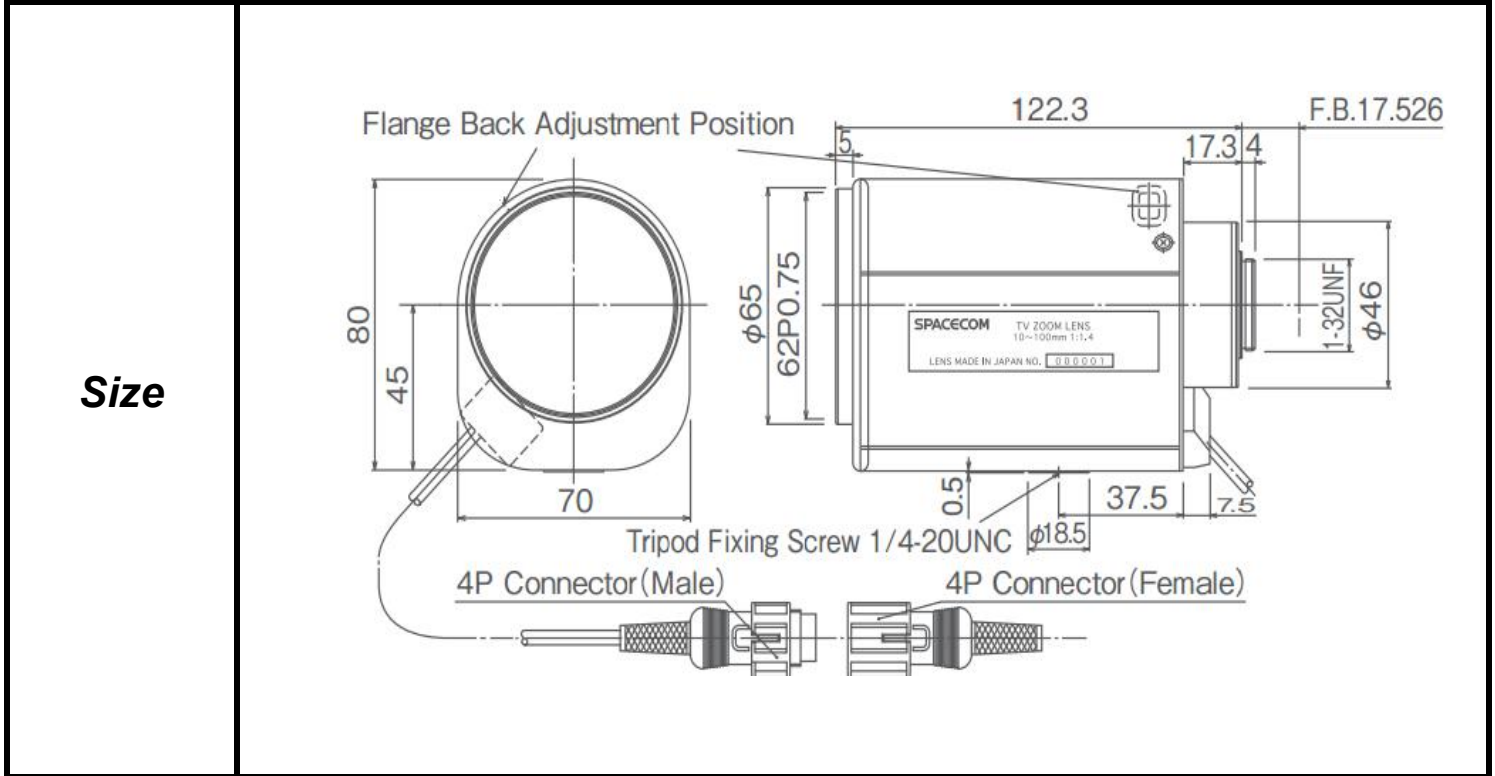

SPECIFICATIONS

Parameter of Lens		Photo (Just for Reference)
Name	Mega pixel	
Model No	SRL10100M-P	
Focal-Length(mm)	10 ~ 100	
Aperture(D/f')	F1.4	
Mount	C	
Format(inch)	2/3"	
Field of View(H-fov)	34.8° ~ 3.8°	
Mega pixel	>1	
Weight(g)		
M.O.D(m)	1.2	
Operation	Focus	
	Zoom	Motorized
	Iris	Motorized

Tolerance	Dimension	0-10	10-30	30-100	Unit
	Tolerance		±0.10	±0.20	±0.30