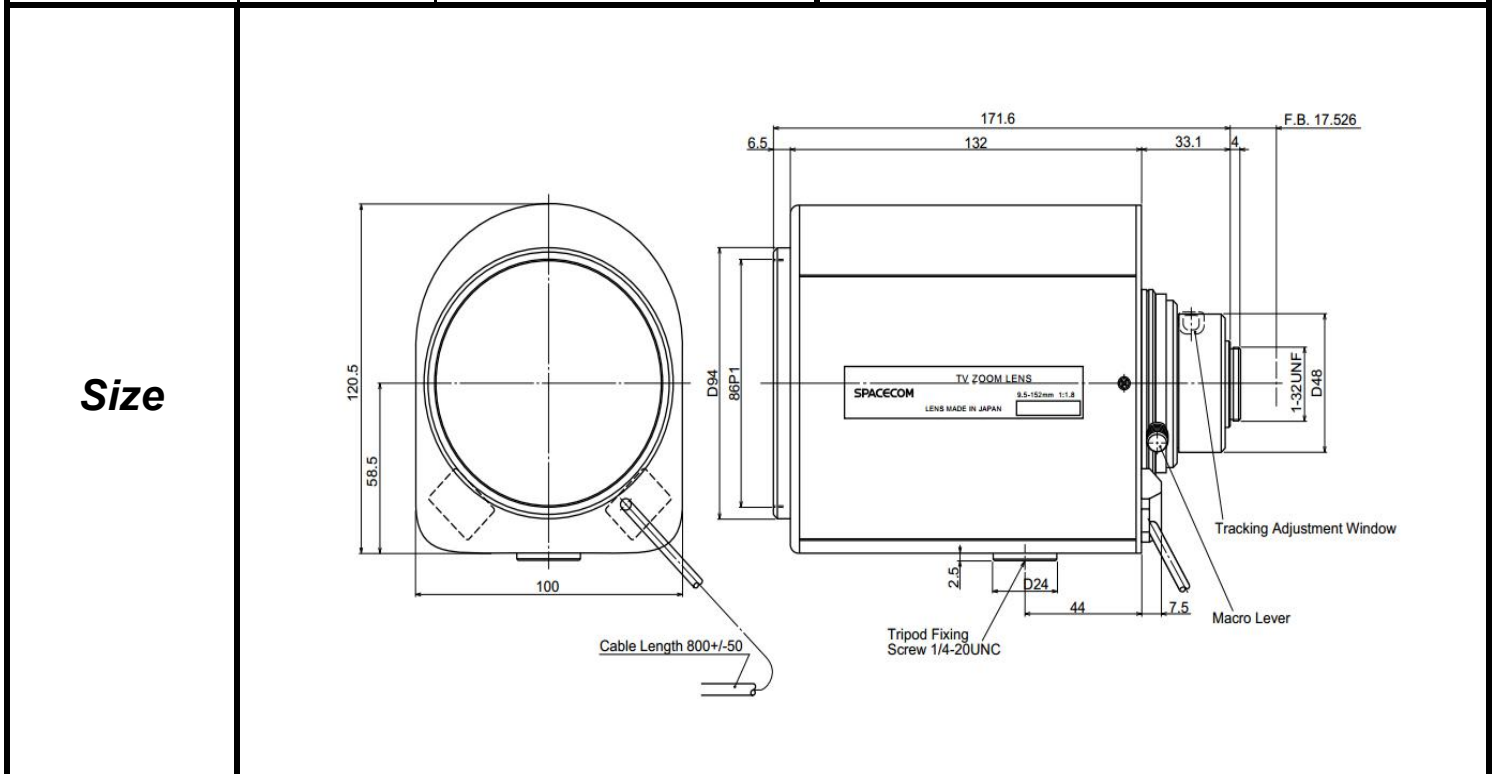

# SPECIFICATIONS

Parameter of Lens		Photo ( Just for Reference )
Name	Mega pixel	
Model No	SRL09152A-P	
Focal-Length(mm)	9 ~ 152	
Aperture(D/f')	F1.8	
Mount	C	
Format(inch)	2/3"	
Field of View(H-fov)	38.3° ~ 2.5°	
Mega pixel	>1	
Weight(g)	1500	
M.O.D(m)	0.2	
Operation	Focus	
	Zoom	Motorized
	Iris	Video

Tolerance	Dimension	0-10	10-30	30-100	Unit
	Tolerance		±0.10	±0.20	±0.30