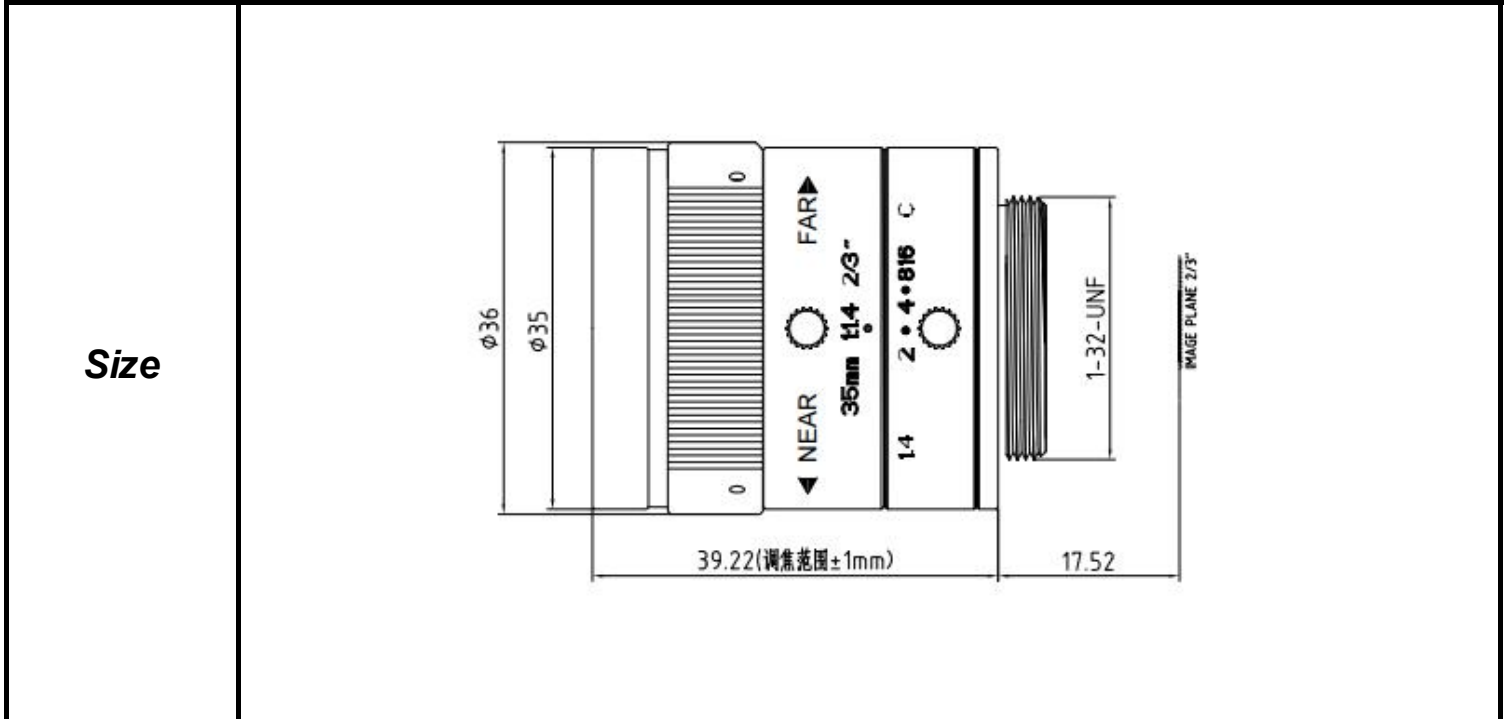

SPECIFICATIONS

Parameter of Lens		Photo (Just for Reference)
Name	5 pixel	
Model No	SR3514MP-5C-2	
Focal-Length(mm)	35	
Aperture(D/f)	F1.4	
Mount	C	
Format(inch)	2/3"	
Field of View(H-fov)	14.4°	
Mega pixel	5	
Weight(g)	100	
M.O.D(m)	0.5	
Operation	Focus	Manual
	Zoom	-
	Iris	Manual

Tolerance	Dimension	0-10	10-30	30-100	Unit
	Tolerance	±0.10	±0.20	±0.30	mm