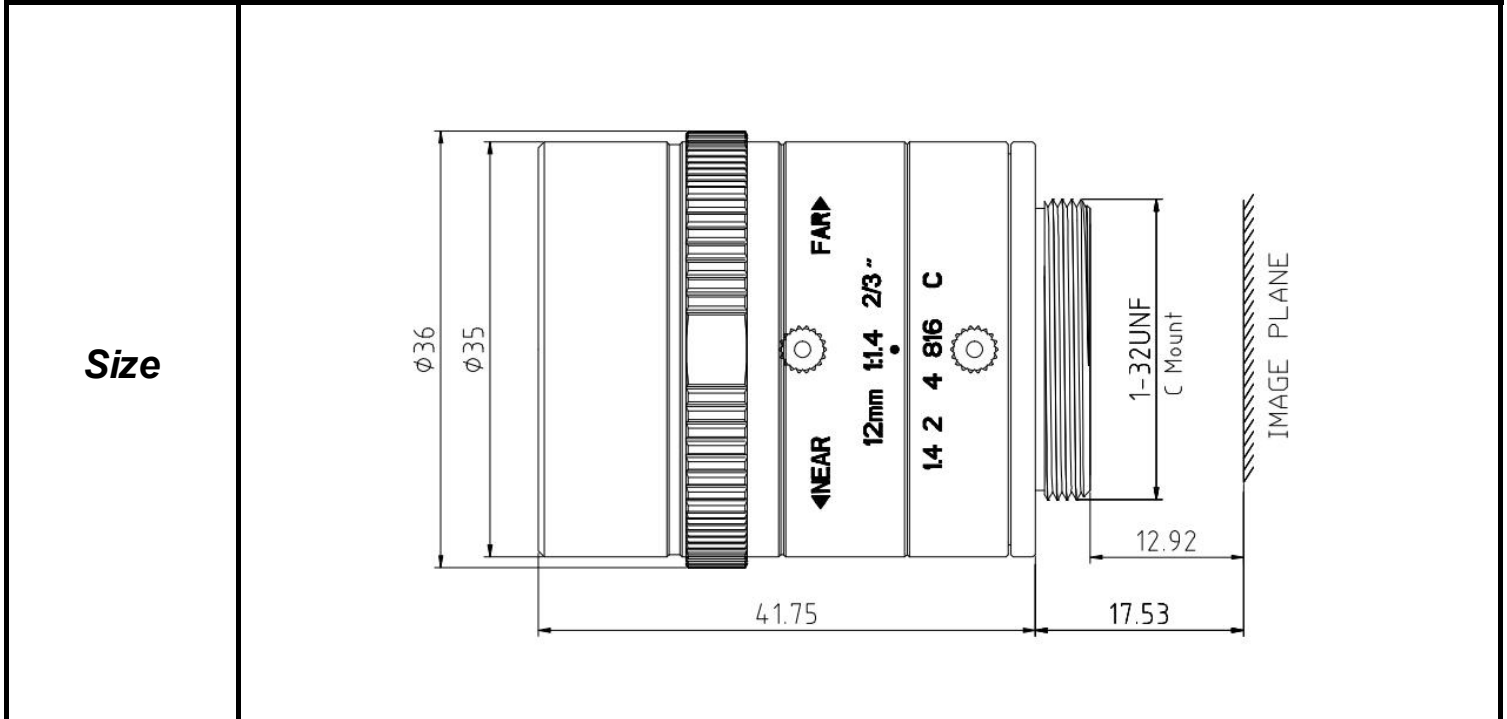

SPECIFICATIONS

Parameter of Lens		Photo (Just for Reference)
Name	5Mega pixel	
Model No	SR1214MP-5C-2	
Focal-Length(mm)	12	
Aperture(D/f)	F1.4	
Mount	C	
Format(inch)	3/2"	
Field of View(H-fov)	38°	
Mega pixel	5	
Weight(g)	100	
M.O.D(m)	0.2	
Operation	Focus	Manual
	Zoom	-
	Iris	Manual

Tolerance	Dimension	0-10	10-30	30-100	Unit
	Tolerance	±0.10	±0.20	±0.30	mm