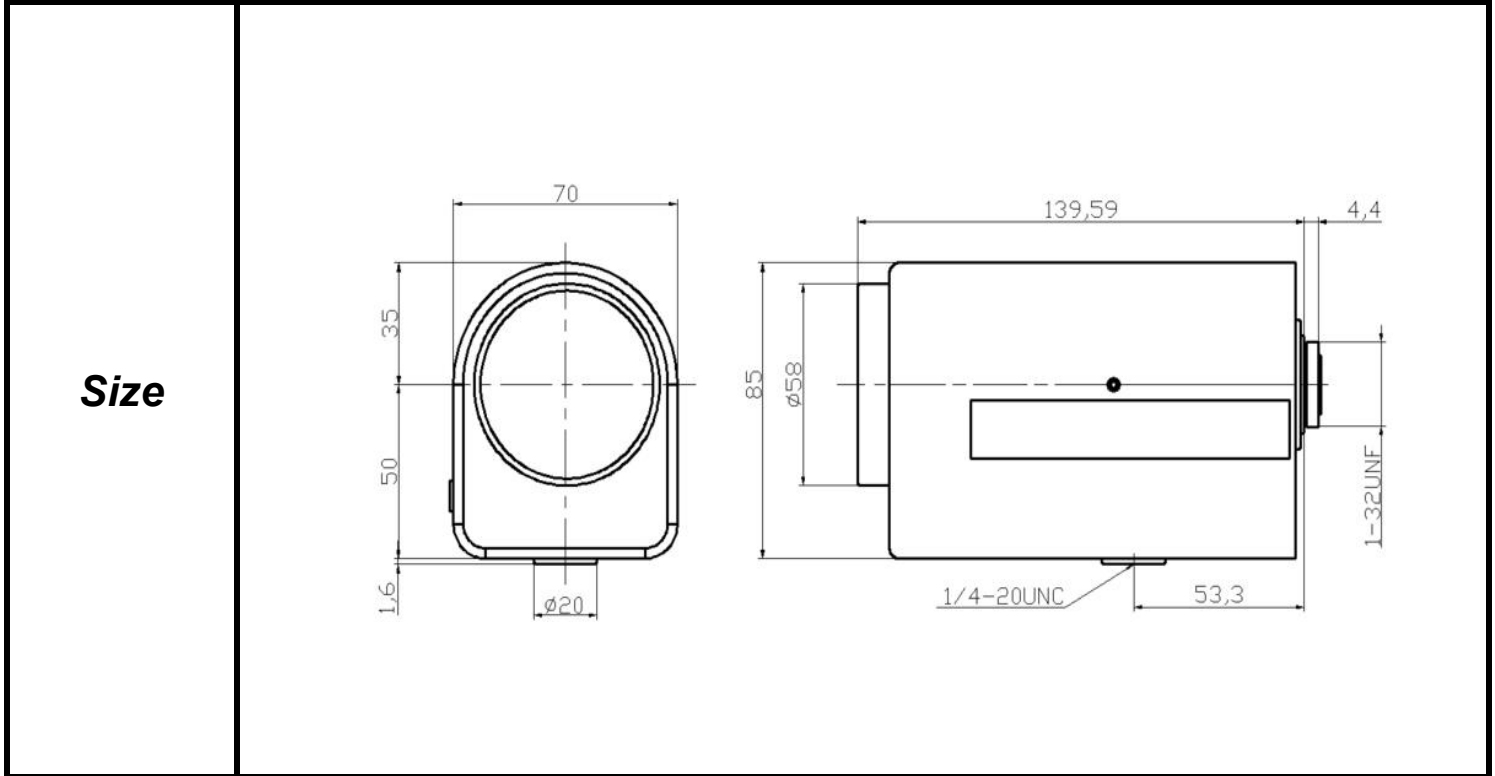

SPECIFICATIONS

Parameter of Lens		Photo (Just for Reference)		
Name	2Mega pixel/IR			
Model No	SL8585MIRMP-2P			
Focal-Length(mm)	8.5 ~ 85			
Aperture(D/f')	F2.0			
Mount	C			
Format(inch)	1/2"			
Field of View(H-fov)	42.8° ~ 4.2°			
Mega pixel	2			
Weight(g)	810			
M.O.D(m)	1.5			
Operation	Focus			Motorized
	Zoom			Motorized
	Iris			Motorized

Tolerance	Dimension	0-10	10-30	30-100	Unit
	Tolerance	±0.10	±0.20	±0.30	mm