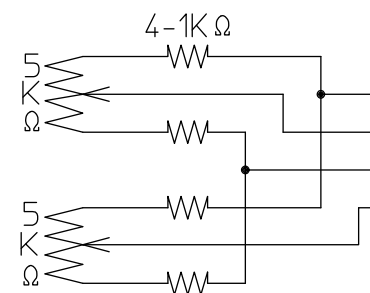

DC (DIRECT CONTROL)

DRIVE COIL	RESISTOR	190Ω (20°C)
	COLOR	RED(+) 3pin BLACK 4pin
BRAKE COIL	RESISTOR	1150Ω (20°C)
	COLOR	YELLOW(+) 2pin GREEN 1pin
DRIVE VOLT.	OPEN	LESS THAN +4V
	CLOSE	OVER THAN 0V W/CLOSING SPRING

① IRIS CABLE (VIDEO TYPE)

RED	+8V~+16V	35mA以下(9V)
BLACK	GROUND	
WHITE	VIDEO SIGNAL	>100kΩ
GREEN	REMOTE CONTROL	0.5~1.0Vpp

② MOTOR CABLE

(+) GREEN	FOCUS NEAR
(+) BLACK	FOCUS FAR
(+) YELLOW	ZOOM IN
(+) RED	ZOOM OUT

(+) BROWN	POT. SUPPLY
BLUE	FOCUS ERROR
(-) WHITE	POT. RETURN
GRAY	ZOOM ERROR

SPECIFICATION

1. USE	FOR 1" COLOR ,B/W CAMERA	
2. FOCAL LENGTH	f=16~160mm	
3. IRIS RANGE	F= 1.9 ~ 22	
4. IMAGE SIZE	φ16 (12.8x9.6)	
5. BACK FOCAL LENGTH	35.1mm in air	
6. FLANGE FOCAL LENGTH	17.526mm in air	
7. FOCUS RANGE	∞ ~ 1.7 m	
8. FIELD ANGLE	DIA.	(W) 52.4 ° (T) 5.6 °
	HOL.	42.7 ° 4.6 °
	VER.	32.5 ° 3.5 °
9. DISTORTION (TV)	-1.4 %	2.8 %
10. LENS CONSTRUCTION	14 GROUPS 18 ELEMENTS	
11. CLEAR APERTURE	FRONT φ71 REAR φ19.7	
12. WEIGHT	1350g	

尺度	1/1	承認	八木	製	大
機種名	LMZ16160AMPDC-IR				
機種番	1"フォーマット	F1.9			
2012.04.09	作成年月日	f16-160mm			